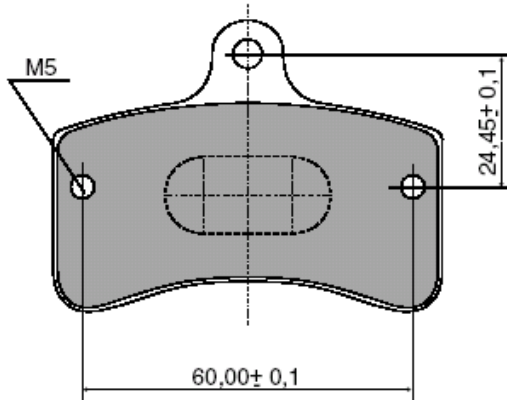

SPESSORE - THICKNESS - EPAISSEUR

TONY KART **A**

TYPE: ORGANIC
COLOUR: BLACK

Kosmic New

BRAKE PADS KARTS

07K 040