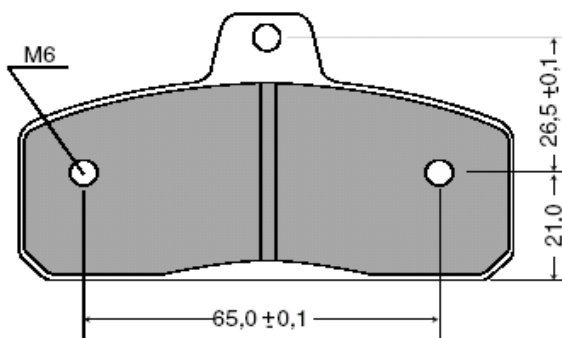

BRAKE PADS KARTS

07K 003

11,5
 SPESSORE - THICKNESS - EPAISSEUR

BIREL R
 TYPE: ORGANIC
 COLOUR: BLACK

BRAKE PADS KARTS

07K 004

16,0
 SPESSORE - THICKNESS - EPAISSEUR

BIREL R
 TYPE: ORGANIC
 COLOUR: BLACK