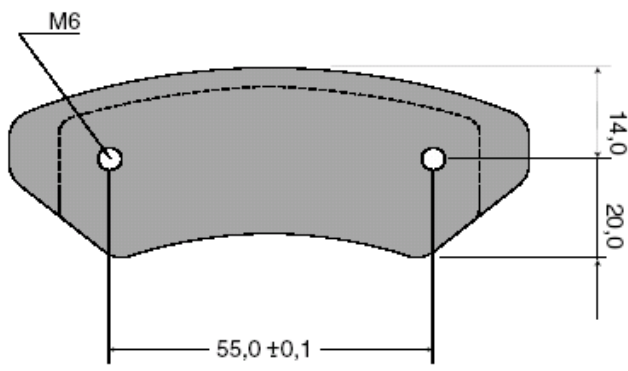

ALL KART **A**
TYPE: ORGANIC
COLOUR: BLACK

Swiss Hutless/Azzurro/DAP