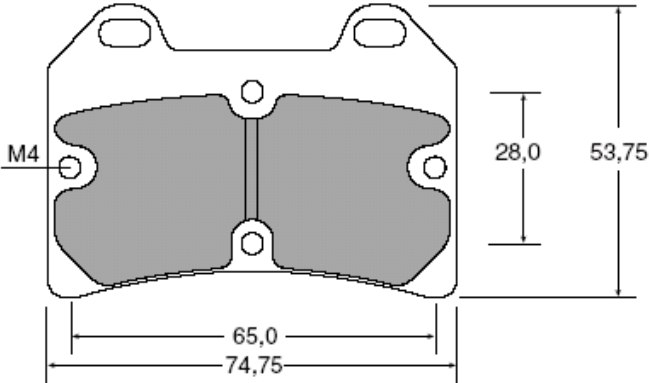

BRAKE PADS KARTS **07K 051**

11,0
SPESSORE - THICKNESS - EPAISSEUR