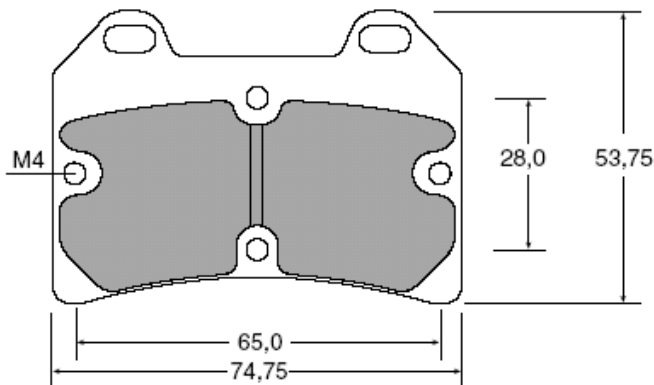

ARROW **R**
TYPE: ORGANIC
COLOUR: BLACK