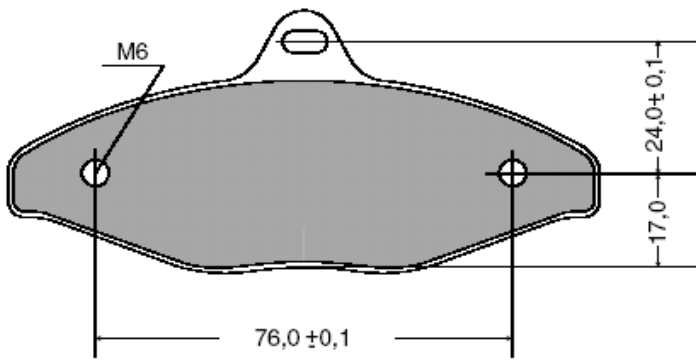

14,0
SPESSORE - THICKNESS - EPAISSEUR

CRG **R**
TYPE: ORGANIC
COLOUR: BLACK

CRG 4 Piston