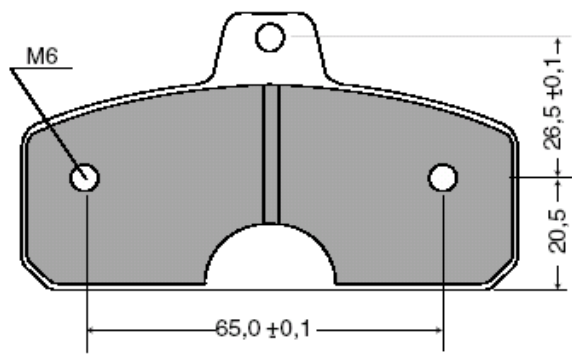

IKD Stockline - Motorquality Brake Pads

BRAKE PADS KARTS **07K 005**

16,0
 SPESSORE - THICKNESS - EPAISSEUR

TIBIKART **A**

TYPE: ORGANIC
 COLOUR: BLACK

BRAKE PADS KARTS **07K 007**

13,0
 SPESSORE - THICKNESS - EPAISSEUR