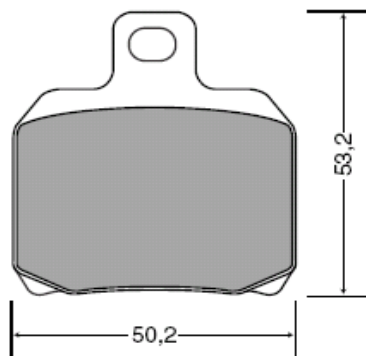

BRAKE PADS KARTS	07K 040

BREMBO CALIPER **A**
TYPE: ORGANIC
COLOUR: BLACK

07K 040/A

BREMBO CALIPER **A**
TYPE: ORGANIC
COLOUR: BLACK

BRM