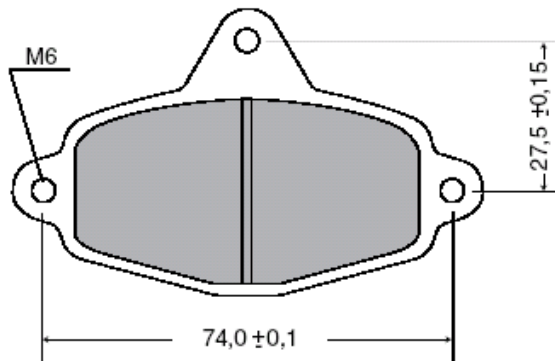

IKD Stockline - Motorquality Brake Pads

BRAKE PADS KARTS	07K 017

SPESSORE - THICKNESS - EPAISSEUR

CAG ☒ R

TYPE: ORGANIC
COLOUR: BLACK

BRAKE PADS KARTS	07K 022