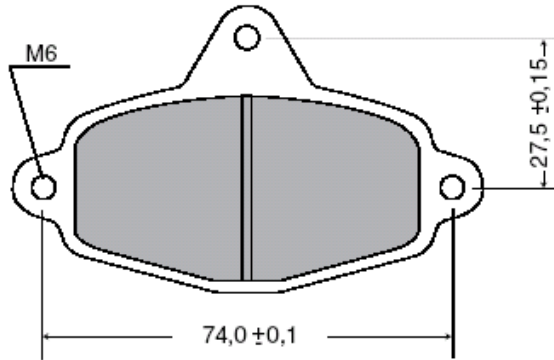

IKD Stockline - Motorquality Brake Pads

BRAKE PADS KARTS	07K 017

SPESSORE - THICKNESS - EPAISSEUR

CAG ☒ R

TYPE: ORGANIC
COLOUR: BLACK

BRAKE PADS KARTS	07K 022