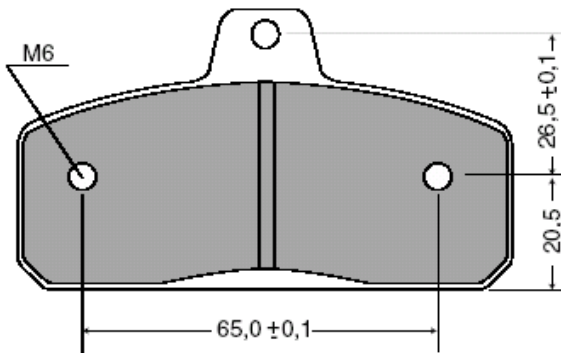

BRAKE PADS KARTS

07K 003

11,5
 SPESSORE - THICKNESS - EPAISSEUR

BIREL R
 TYPE: ORGANIC
 COLOUR: BLACK

BRAKE PADS KARTS

07K 004

16,0
 SPESSORE - THICKNESS - EPAISSEUR

BIREL R
 TYPE: ORGANIC
 COLOUR: BLACK