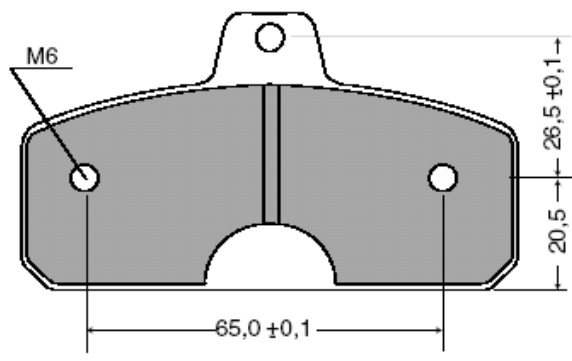

BIREL **A**
TYPE: ORGANIC
COLOUR: BLACK

TOP/GOLD/Mirage/Monaco/Energy/Wilson

BRAKE PADS KARTS **07K 011**