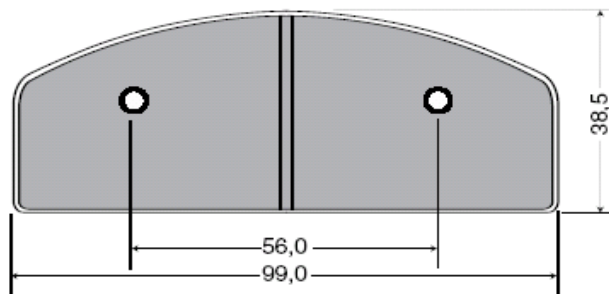

SPESSORE - THICKNESS - EPAISSEUR

SWIFT ☒ R

ENGUSH KART ☒ R

TYPE: ORGANIC
COLOUR: BLACK

Tecno/Old PCR