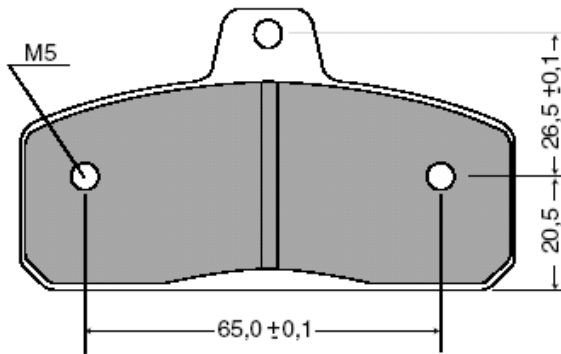

IKD Stockline - Motorquality Brake Pads

BRAKE PADS KARTS

07K 001

16,0
SPESSORE - THICKNESS - EPAISSEUR

HARSE ☒ R
TONY KART (OLD TYPE) ☒ R
TYPE: ORGANIC
COLOUR: BLACK

BRAKE PADS KARTS

07K 003