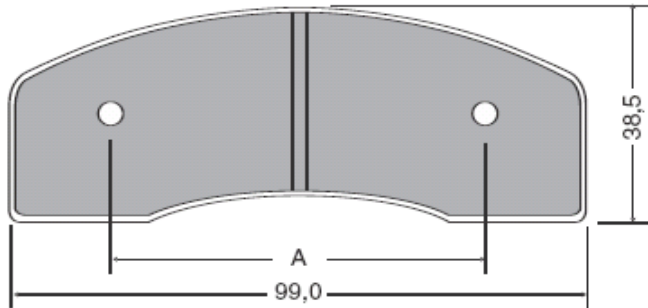

IKD Stockline - Motorquality Brake Pads

BRAKE PADS KARTS

07K 032

SPESSORE - THICKNESS - EPAISSEUR

PCR - TOP KART **A**

TYPE: ORGANIC
COLOUR: BLACK

A = 65,0

07K 032/A

A = 56,0

07K 032/B

NB:07K 033/A & B not available

BRAKE PADS KARTS

07K 033