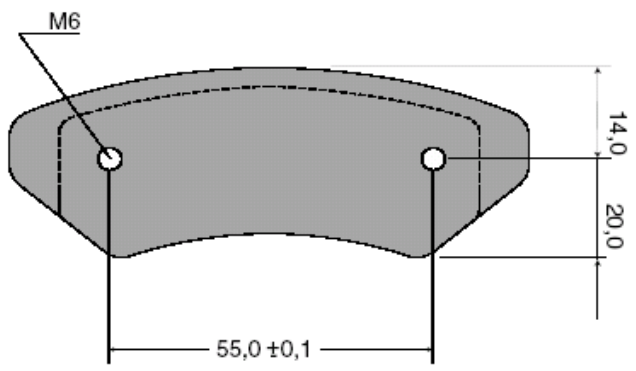

12,5
SPESSORE - THICKNESS - EPAISSEUR

_____

_____

_____

_____

ALL KART **A**

TYPE: ORGANIC
COLOUR: BLACK

Swiss Hutless/Azzurro/DAP