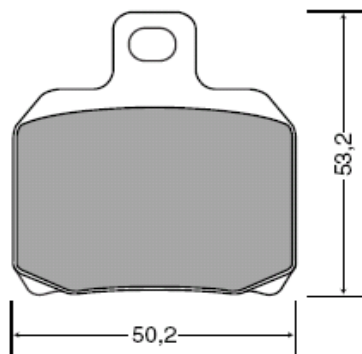

SPESSORE - THICKNESS - EPAISSEUR

BREMBO CALIPER **A**

TYPE: ORGANIC
COLOUR: BLACK

07K 040/A

SPESSORE - THICKNESS - EPAISSEUR

BREMBO CALIPER **A**

TYPE: ORGANIC
COLOUR: BLACK

BRM