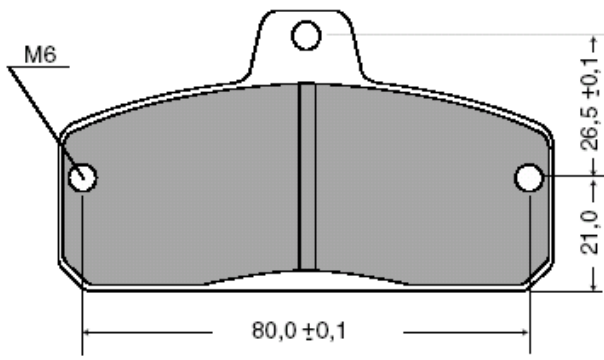

IKD Stockline - Motorquality Brake Pads

BRAKE PADS KARTS **07K 005**

16,0
SPESSORE - THICKNESS - EPAISSEUR

_____

_____

_____

_____

TIBIKART **A**

TYPE: ORGANIC
COLOUR: BLACK

BRAKE PADS KARTS **07K 007**