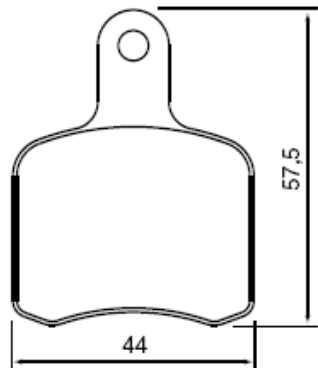

IKD Stockline - Motorquality Brake Pads

BRAKE PADS KARTS

07K 058

SPESSORE - THICKNESS - EPAISSEUR

TONY KART

R F

TYPE: ORGANIC
COLOUR: BLACK