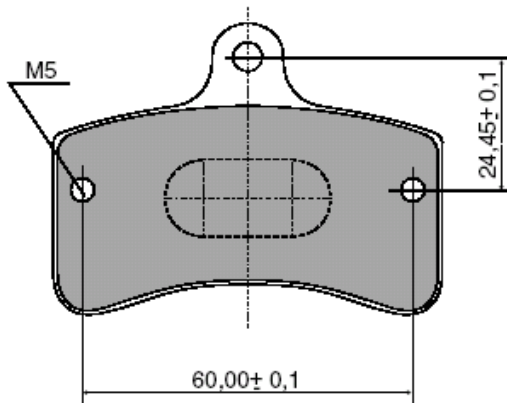

PCR - TOP KART **A**
 TYPE: ORGANIC
 COLOUR: BLACK
 A = 65,0

07K 032/A

A = 56,0

07K 032/B

NB:07K 033/A & B not available

BRAKE PADS KARTS	07K 033
-------------------------	----------------

TONY KART **A**
 TYPE: ORGANIC
 COLOUR: BLACK