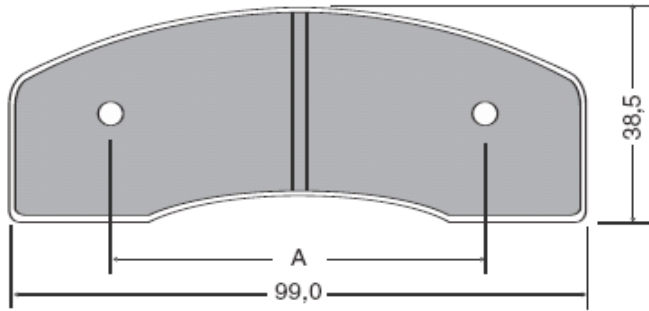

IKD Stockline - Motorquality Brake Pads

BRAKE PADS KARTS	07K 032

PCR - TOP KART **A**
TYPE: ORGANIC
COLOUR: BLACK
A = 65,0

07K 032/A

A = 56,0

07K 032/B

NB:07K 033/A & B not available