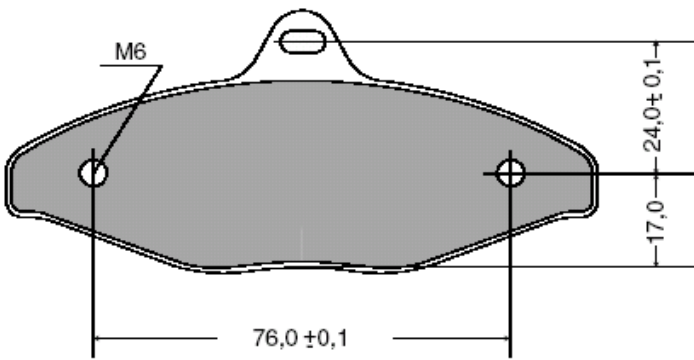

14,0
SPESSORE - THICKNESS - EPAISSEUR

CRG **R**
TYPE: ORGANIC
COLOUR: BLACK

CRG 4 Piston